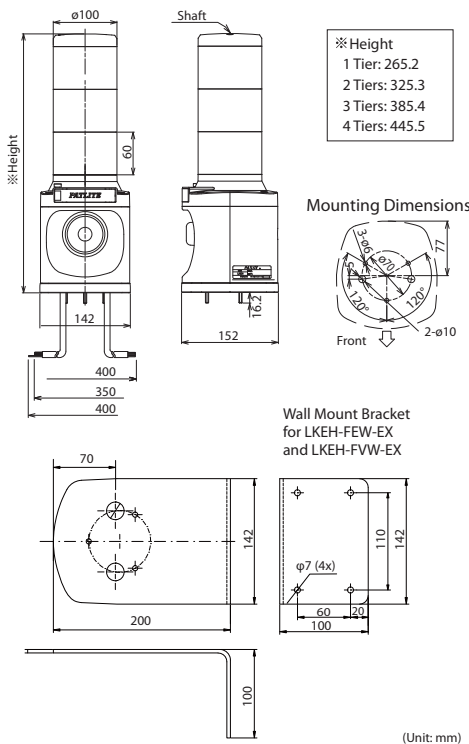

LED

32 Channels (Binary)

63 Seconds

105db at 1m

Explosion-Safe

Dimensions

How to Order

Model	MP3	Power
LKEH-FEF-EX/LKEH-FEW-EX	—	14.2W
LKEH-FVF-EX/LKEH-FVW-EX	Supports	14.2W

Specifications

Model	Rated Voltage	MP3, Melody	Operating Temperature Range	Recordable Duration	Mounting Brackets	Channels	Mass
LKEH-FEF-EX	DC 24V	Type-E	-10°C to +50°C 85% RH or less	Pre-recorded	Flush-mount	8ch bit input, 32ch binary input	2.8kg
LKEH-FEW-EX		Type-E			Wall-mount	8ch bit input, 32ch binary input	3.2kg
LKEH-FVF-EX		MPEG1-Audio Layer III, 64kbit/s		63 seconds	Flush-mount	5ch bit input, 32ch binary input	2.8kg
LKEH-FVW-EX		MPEG1-Audio Layer III, 64kbit/s			Wall-mount	5ch bit input, 32ch binary input	3.2kg

• The mass is based on a 3-tiered LED Model LKEH. The mass will change in accordance to the number of tiers.