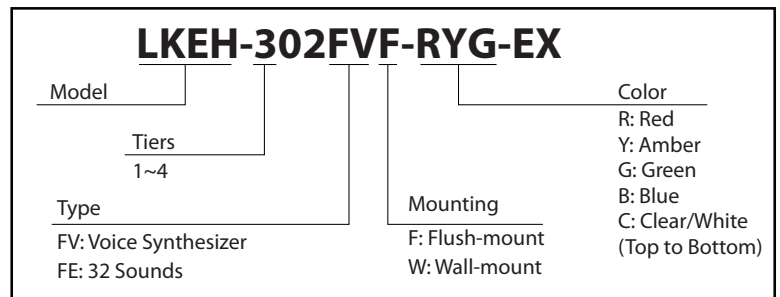

LKEH-EX

CE II 3GD Ex nA IIC T4 Gc, Ex tc IIIB T85°C Dc IP54 94/9/EC (ATEX) CENELEC: EN 60079-0, EN 60079-15, EN 60079-31

LKEH-FV-EX, LKEH-FE-EX

Explosion-Safe LED Hybrid Signal Tower

FEATURES

- Explosion-Safe for gas and dust
- Suitable for Zone 2 and Zone 22
- CE Compliance in accordance to ATEX
- LED brightness is visible from a far distance with a big 100mm diameter module
- Super-bright LED colors corresponding to different voice, alarm, chimes and melody sounds.
- Voice alert messages of up to 63 seconds (64kbit/sec) with 5 channels for playback.
- 32 different melody, chime sound combinations are pre-recorded
- 8 sounds can be played back with bit input, or 32 sounds with binary input
- Stackable from 1 to 4 tiers
- Adjustable volume from 0 to 105dB (at 1m)
- MP3 model is field-programmable, using an SD Card for model LKEH-FV-EX
- Robust design able to withstand vibrations of up to 2G.
- Body is made of Acrylonitrile-Ethylene-Styrene for weather resistance
- One common wire can easily control both LED Units and audible signals
- NPN open-collector connection is standard, PNP is available upon request

LED

32 Channels (Binary)

63 Seconds

105db at 1m

Explosion-Safe

Dimensions

How to Order

Model	MP3	Power
LKEH-FEF-EX/LKEH-FEW-EX	—	14.2W
LKEH-FVF-EX/LKEH-FVW-EX	Supports	14.2W

SD Card (SDV-128) for models LKEH-FVF-EX and LKEH-FVW-EX is sold separately.

Sound Selection Chart

Beep (slow intermittent)	Stutter + Bell	Inverted Reveille	Annie Laurie
Stutter (rapid intermittent)	Melody Chime	Galactic Motor	London Bridge is falling down
Bell (clear high-pitch)	Chime	Ringling Phone	Mary had a little Lamb
Yelp (rapid siren)	Call Sign	Two Tone	Camptown Races
Rapid Hi-Lo	Train Ride	Alarm Clock	Amaryllis
Melody Chime	Galloping Hi-Lo	Ringling Hi-Lo	Mozart Symphony No. 40
Synthesized Piano	Alien Chatter	Fur Elise	Ave Maria
Synthesized Bell	Falling Crystals	Bach Minuet in Gmaj	Grandfather's Clock